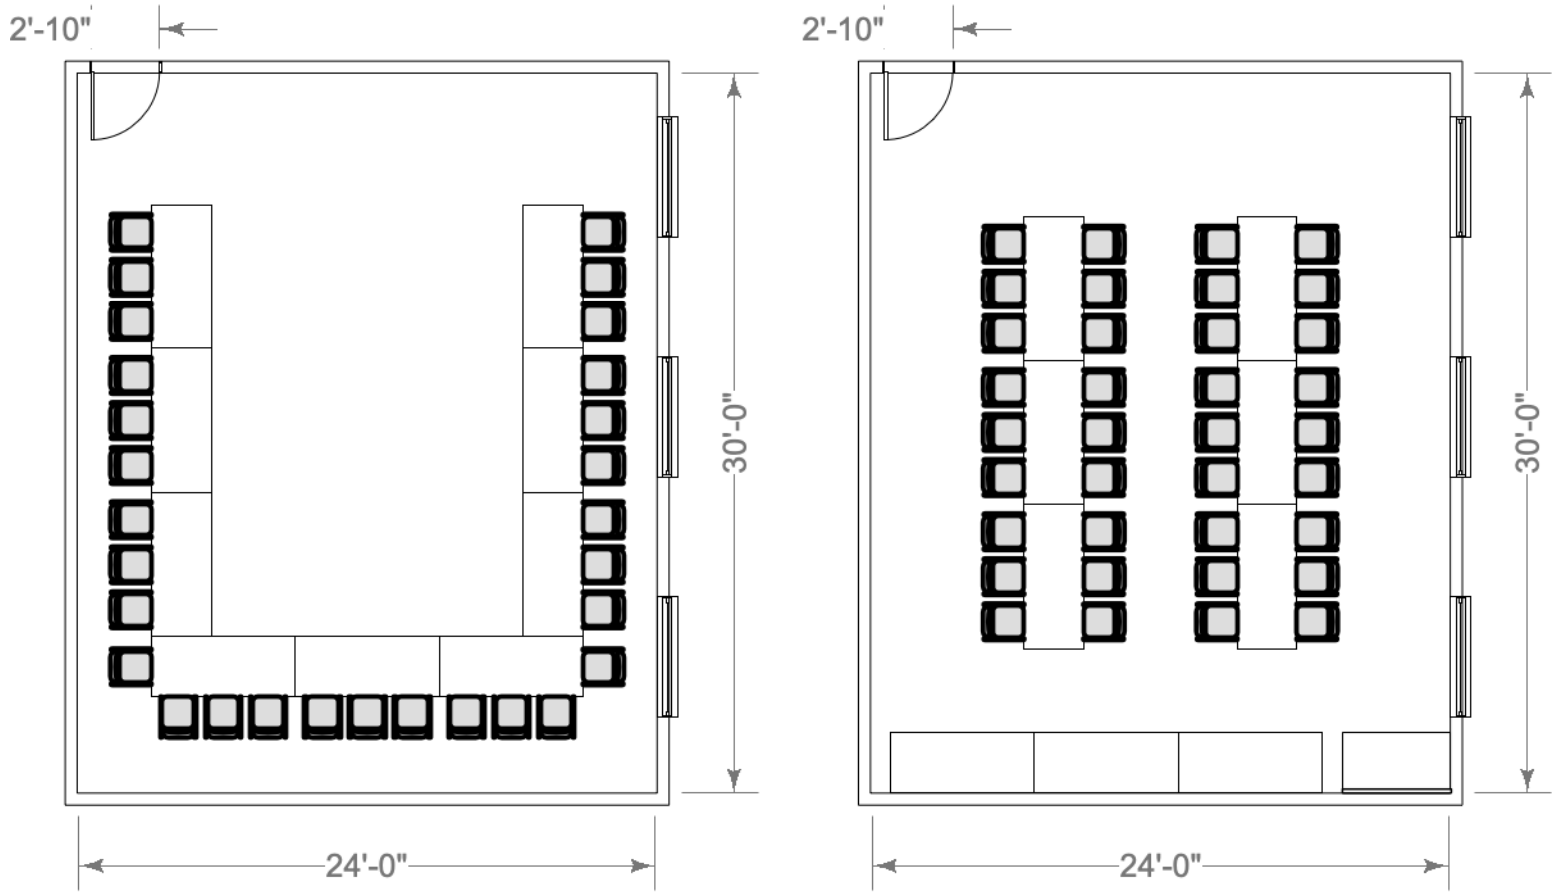

# PINE BOX: 1st FLOOR

# PINE BOX: STUDIO 1

720 Square Feet  
9' Ceiling Height

# PINE BOX: OFFICE 1

180 Square Feet  
9' Ceiling Height

# PINE BOX: OFFICE 2

180 Square Feet  
9' Ceiling Height