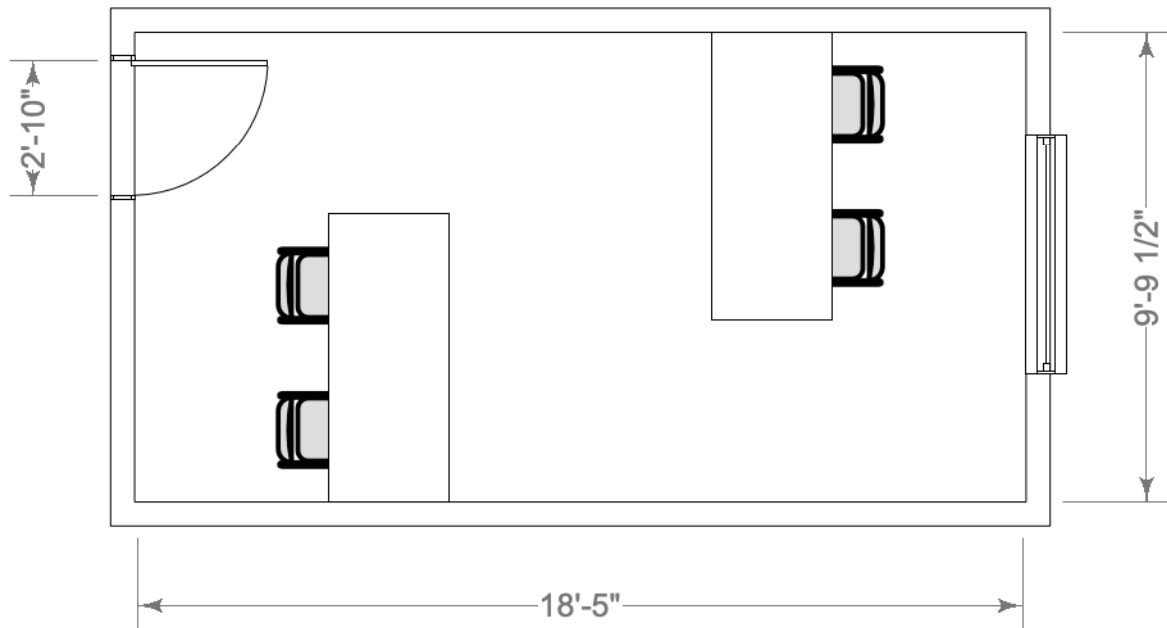

PINE BOX: OFFICE 2

180 Square Feet
9' Ceiling Height