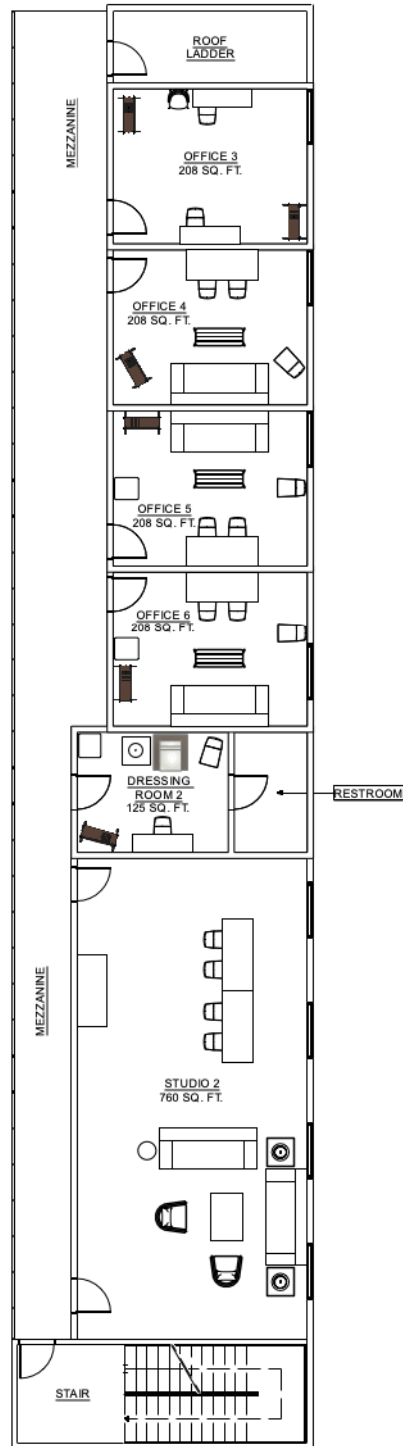

PINE BOX: 2nd FLOOR