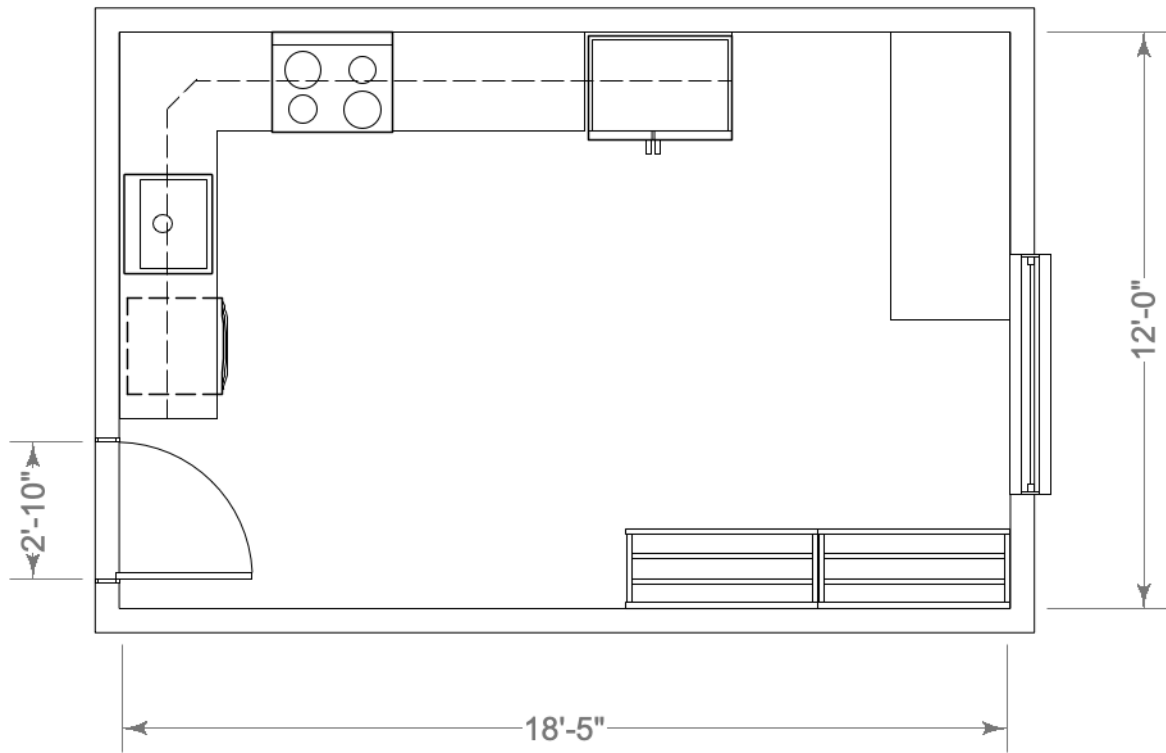

# PINE BOX: OFFICE 1

180 Square Feet  
9' Ceiling Height

# PINE BOX: OFFICE 2

180 Square Feet  
9' Ceiling Height

# PINE BOX: DRESSING ROOM 1

120 Square Feet  
9' Ceiling Height

# PINE BOX: KITCHEN

220 Square Feet  
9' Ceiling Height