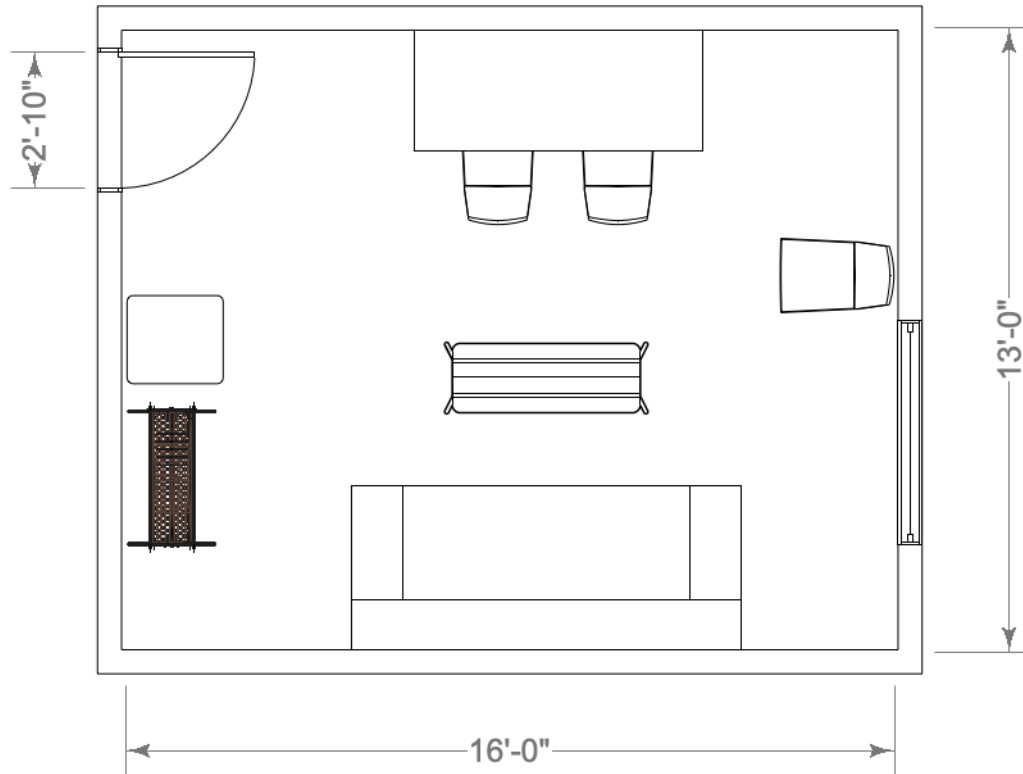

# PINE BOX: OFFICE 3

208 Square Feet  
9' Ceiling Height

# PINE BOX: OFFICE 4

208 Square Feet  
9' Ceiling Height

# PINE BOX: OFFICE 5

208 Square Feet  
9' Ceiling Height

# PINE BOX: OFFICE 6

208 Square Feet  
9' Ceiling Height