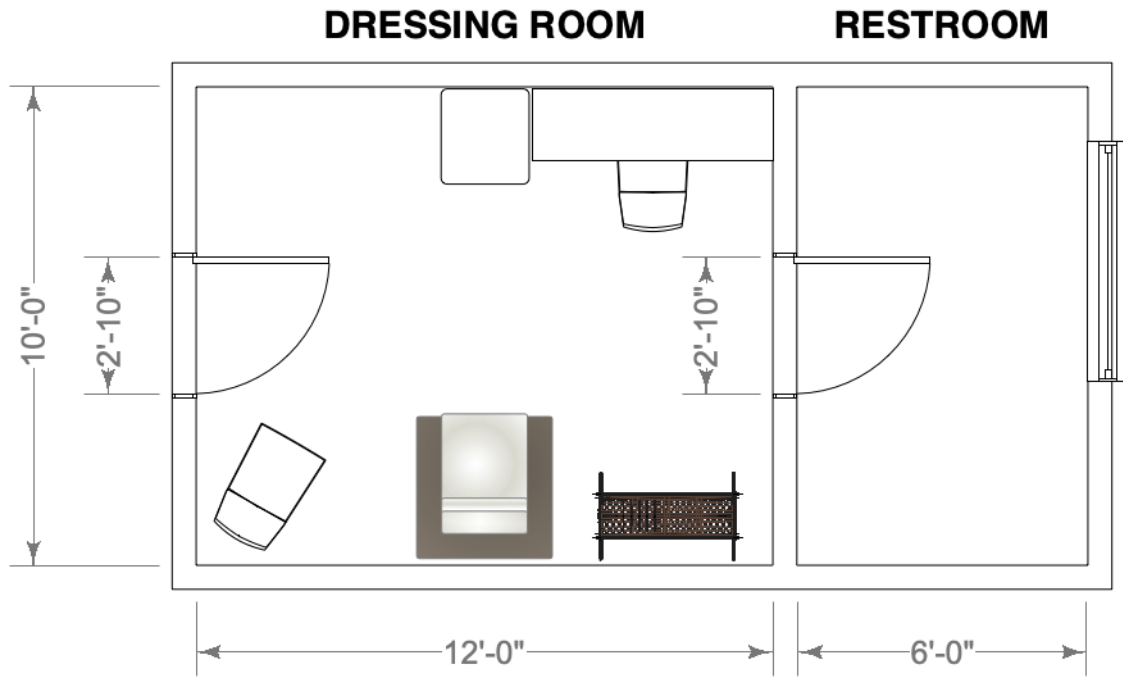

# PINE BOX: STUDIO 1

720 Square Feet  
9' Ceiling Height

# PINE BOX: OFFICE 1

180 Square Feet  
9' Ceiling Height

# PINE BOX: OFFICE 2

180 Square Feet  
9' Ceiling Height

# PINE BOX: DRESSING ROOM 1

120 Square Feet  
9' Ceiling Height