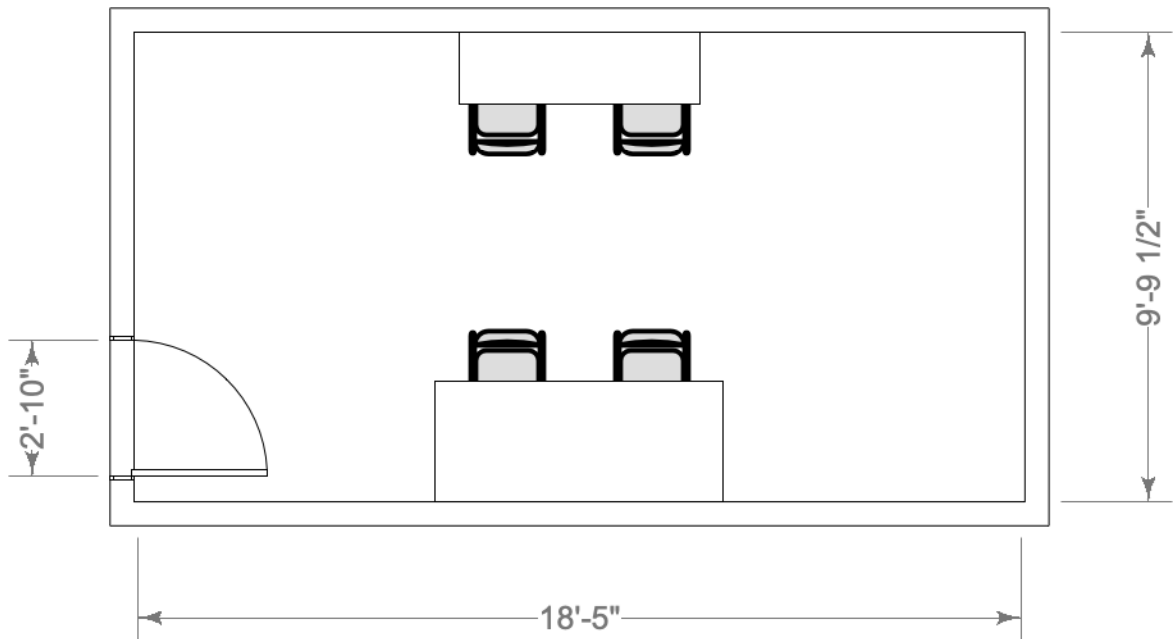

# PINE BOX: 1st FLOOR

# PINE BOX: STUDIO 1

720 Square Feet  
9' Ceiling Height

# PINE BOX: OFFICE 1

180 Square Feet  
9' Ceiling Height

# PINE BOX: OFFICE 2

180 Square Feet  
9' Ceiling Height