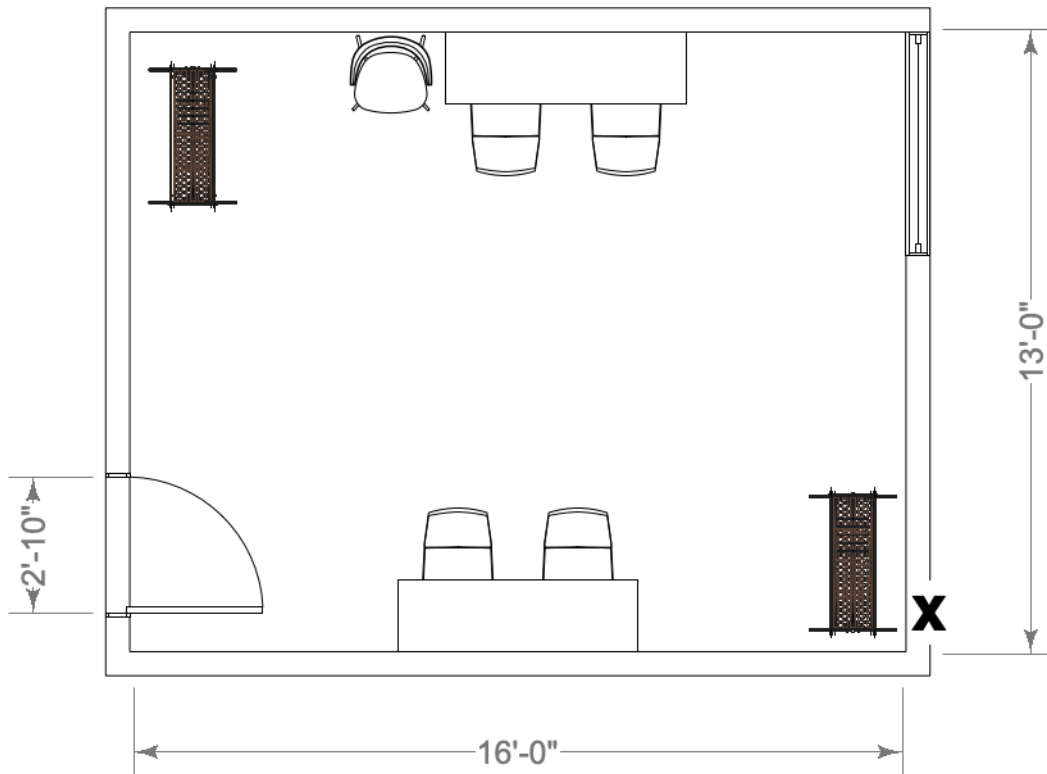

# PINE BOX: OFFICE 2

180 Square Feet  
9' Ceiling Height

# PINE BOX: DRESSING ROOM 1

120 Square Feet  
9' Ceiling Height

# PINE BOX: KITCHEN

220 Square Feet  
9' Ceiling Height

# PINE BOX: OFFICE 3

208 Square Feet  
9' Ceiling Height