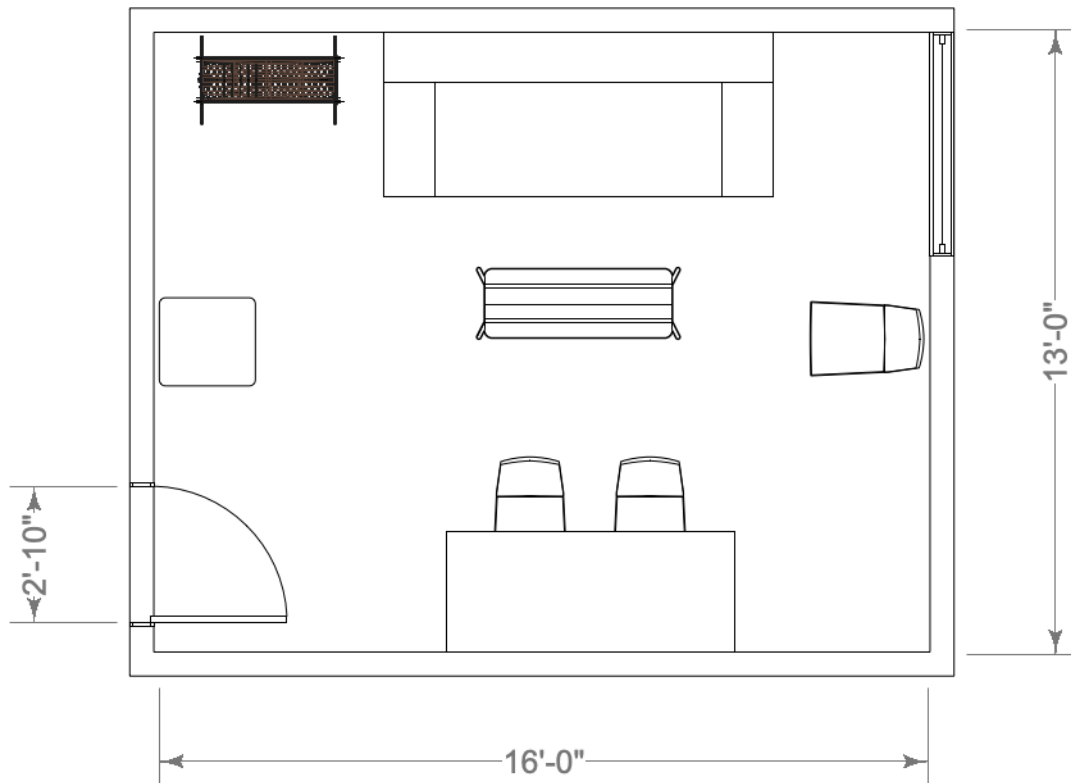

# PINE BOX: OFFICE 3

208 Square Feet  
9' Ceiling Height

# PINE BOX: OFFICE 4

208 Square Feet  
9' Ceiling Height

# PINE BOX: OFFICE 5

208 Square Feet  
9' Ceiling Height