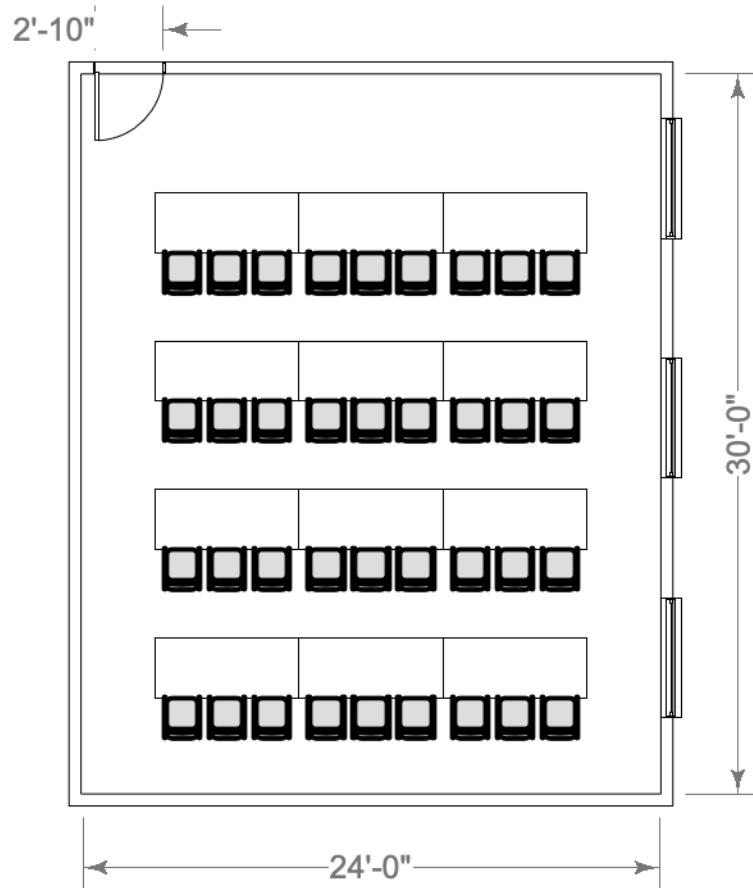

# PINE BOX: 1st FLOOR

# PINE BOX: STUDIO 1

720 Square Feet  
9' Ceiling Height

# PINE BOX: OFFICE 1

180 Square Feet  
9' Ceiling Height