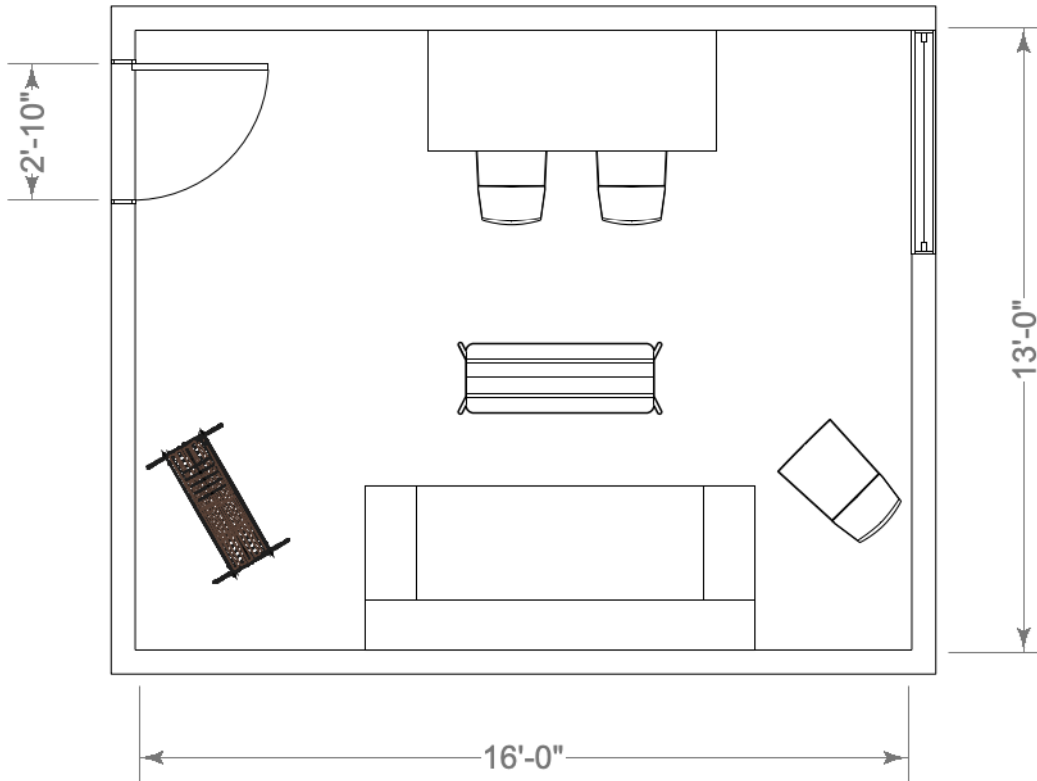

# PINE BOX: OFFICE 3

208 Square Feet  
9' Ceiling Height

# PINE BOX: OFFICE 4

208 Square Feet  
9' Ceiling Height

# PINE BOX: OFFICE 5

208 Square Feet  
9' Ceiling Height