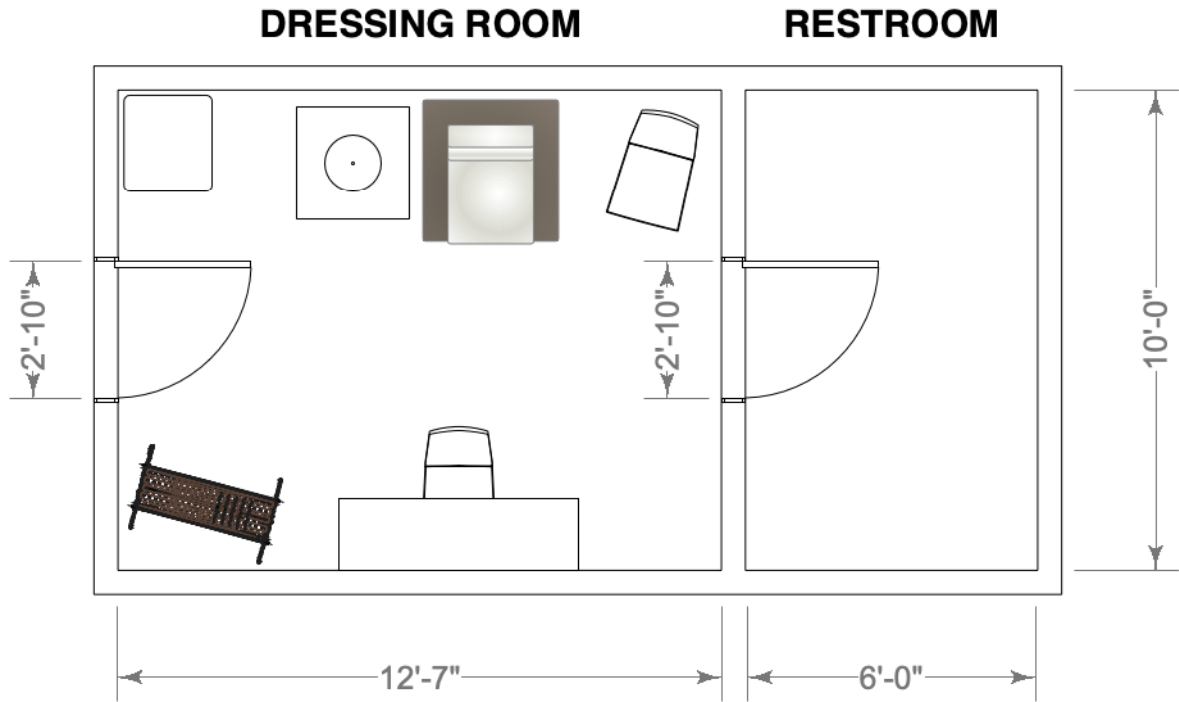

PINE BOX: DRESSING ROOM 2

120 Square Feet
9' Ceiling Height